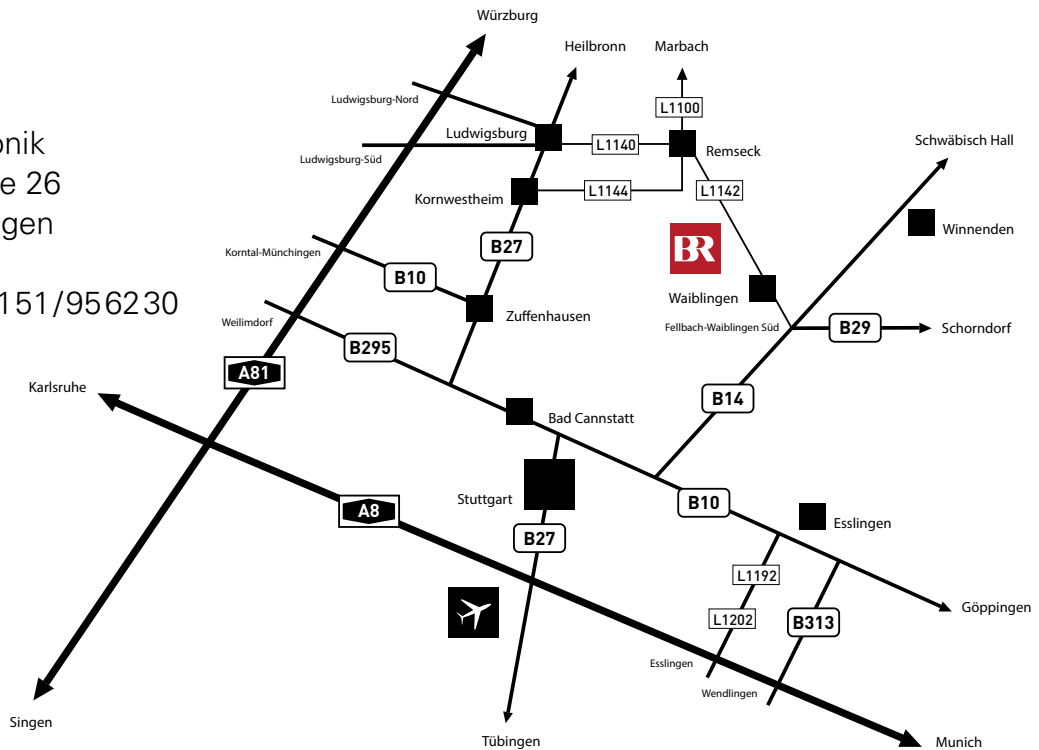

BRAUN GMBH
Industrie-Elektronik
Esslinger Strasse 26
D-71334 Waiblingen
Germany
Phone: +49 (0) 71 51 / 95 62 30

How to find us

By air:

Stuttgart International Airport appr. 30 km distant.

By rail:

Change at Stuttgart Main Station for a mainline train heading towards Aalen, or take the S-Bahn urban railway (line S3 to Backnang or S2 to Schorndorf) as far as Waiblingen.

By road:

From Stuttgart

Take Uferstraße/B10/B14 towards Esslingen, take the B14 exit towards Waiblingen. Continue on the B14 and take the Fellbach/Waiblingen Süd exit. Follow signs to Waiblingen-Hegnach. Once you have entered the district of Hegnach, after passing two gas stations, turn left into Esslinger Straße.

From Stuttgart Airport

Take the A8 towards Munich/Ulm until exit 54 for Esslingen, then continue to exit B10 towards Stuttgart. Continue along the B10 until you reach the B14 exit towards Waiblingen. Continue on the B14 and take the Fellbach/Waiblingen Süd exit. Follow signs to Waiblingen-Hegnach. Once you have entered the district of Hegnach, after passing two gas stations, turn left into Esslinger Straße.

A81 Würzburg – Singen

Coming from Würzburg, take the Ludwigsburg-Nord exit. Drive across Friedrichstraße on the L1140. Follow this road over the L1100 and the L1140 (crossing the River Neckar) and join the L1142 to Waiblingen-Hegnach. Once you have entered the district of Hegnach, before reaching two gas stations, turn right into Esslinger Straße.